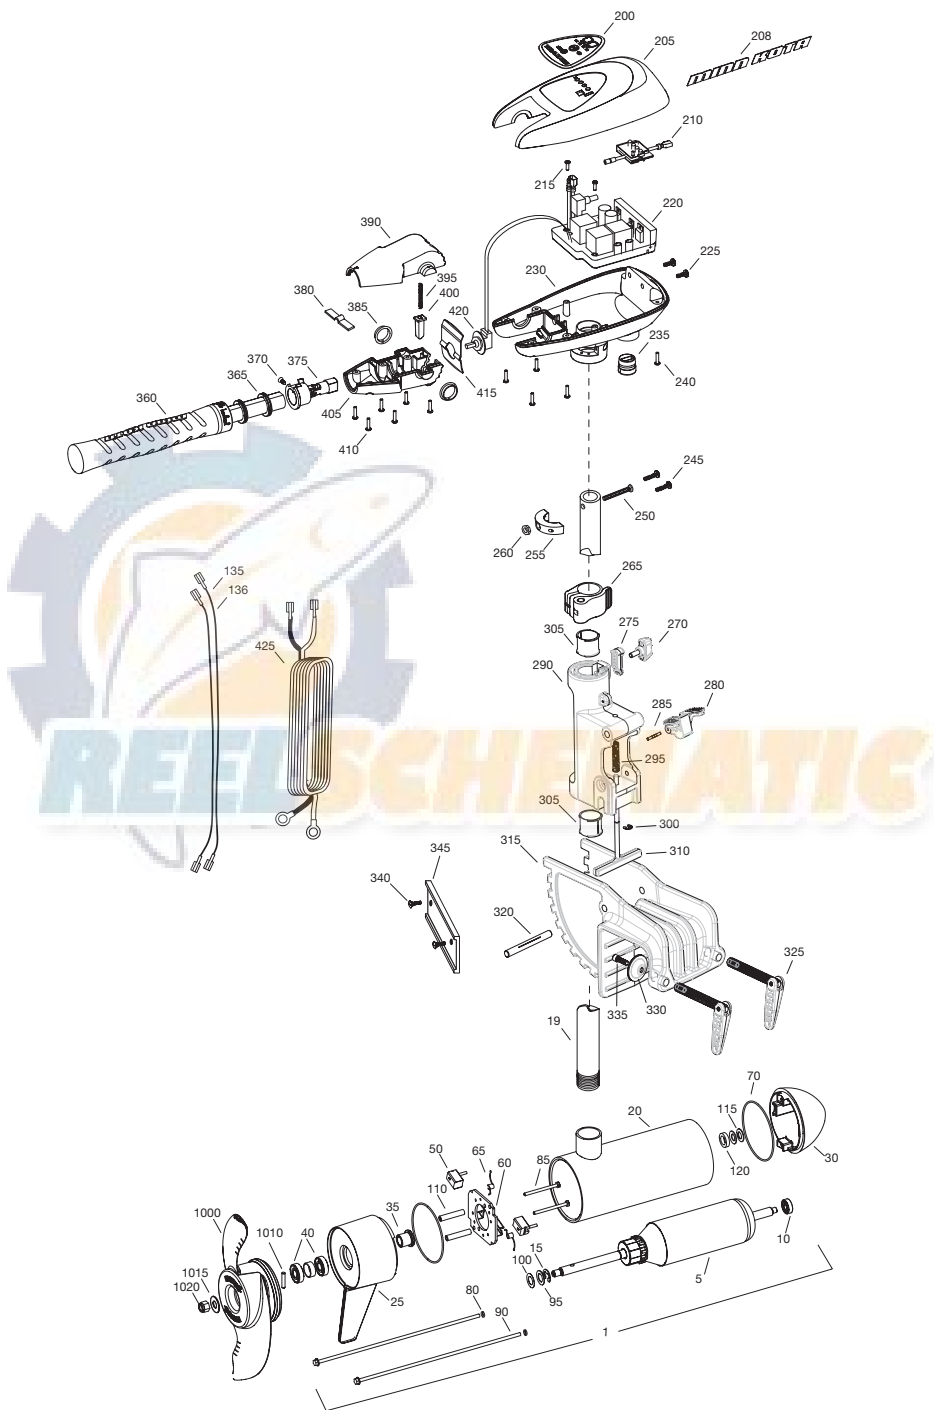

RT 80/T
80 LBS THRUST
24 VOLT / 56 AMPS
42" SHAFT

for use with "P" serial numbers
 2-year warranty

PARTS LIST

Item	P/N	Description	Qty	Item	P/N	Description	Qty
1	2316228	36V Motor 52" SW	1	305	2037301	Bushing, hinge	2
5	2-100-214	Armature assembly	1	310	2073604	T-bar, (e-coat)	1
10	140-010	Bearing	1	315	2071942	Bracket, die cast SW	1
15	788-040	Retaining ring	1	320	2070514	Pin-Hinge, 3/8 x 3.5, SS	1
19	2002012	Tube 42"	1	325	2991303	Clamp screw, handle assy.	2
20	2-200-397	Center housing assembly	1	330	2331700	Washer-clamp screw, SS	2
25	2-300-340	Brush end housing assembly	1	335	2263452	Screw, 1/4-20 x 3/4 SHCS, SS	2
30	421-376	Plain end housing assembly STD	1				
35	144-017	Flange bearing	1	■	2994844	Bag assembly, transom extrusion	
40	880-025	Seal	2	340	2053421	Screw 1/4-14 x 1 PFH, SS	2
50	188-094	Brush	2	345	2058415	Transom extrusion	1
60	9-738-004	Brush plate assembly	1				
65	975-041	Brush spring	2	■	2990957	Handle assy, VARS [360-410]	1
■	2889460	Seal and O-ring Kit [40, 70-80]		360	2990456	Grip/handle assy, VARS [360-375]	1
70	701-043	O-ring, Motor	2	365	2060015	Bearing, handle	2
80	701-009	O-ring, thru-bolt	2	370	2063405	Screw, #6 PFH SS	1
85	830-027	Screw, 10-32 x 2	2	375	2884092	Yoke / spider assy, VARS	1
90	830-094	Thru-bolt	2	380	2302742	Spring, detent, off	1
95	990-051	Washer, steel	1	385	2060005	Bearing, handle pivot	2
100	990-052	Washer, nylon	2	390	2060900	Handle pivot, top	1
110	973-025	Spacer, brush plate	2	395	2302745	Spring, release button	1
115	992-010	Washer, belleville	2	400	2063700	Button, release	1
120	992-045	Spacer, thrust	1	405	2060905	Handle pivot, bottom	1
135	640-018	Leadwire, black	1	410	2303412	Screw, #6 x 5/8 SS	6
136	640-123	Leadwire, red	1	415	2062715	Spring, handle pivot	1
				420	2061700	Washer, pot holder	1
200	2095605	Decal, c-box cover	1	425	2992523	Leadwire assy, includes [235]	1
205	2060296	C-box cover	1				
208	2325666	Decal - Minn Kota	2	■	1378160	Propeller kit WW2 [1000-1020]	
210	2074082	Battery meter, 36V SW	1	■	2994876	Propeller bag assy [1010-1020]	
215	2043427	Screw, #8 x 7/8 SS	2	1000	2341160	Propeller WW2	1
220	2184017	Control board, 24/36V	1	1010	2262658	Drive pin, large	1
■	2888411	Potentiometer Replacement Kit		1015	2091701	Washer, prop, large	1
225	2303434	Screw, #8-30 x 5/8 SS	2	1020	2198401	Nut, nylock, prop, Anode	1
230	2062503	Control box, VARS, SW	1				
235	2062905	Strain relief	1				
240	2303412	Screw, #6 x 5/8 SS	6				
245	2263434	Screw, #8 x 1 SS	2				
250	2383406	Screw, #10-24 x 2" PPH SS	1				
255	2061517	Collar, c-box	1				
260	2333101	Nut, 10-24, nylock, SS	1				
265	2991521	Cam lock/depth collar assy	1				
■	2991714	Bracket assy, Aluminum [270-335]					
270	2011366	Knob, screw-collar, SS	1				
275	2062801	Tension block	1				
280	2077202	Lever-tilt, transom bracket	1				
285	2070512	Pin-hinge, 1/8 x 1	1				
290	2071863	Hinge-SW	1				
295	2332700	Spring-(T-bar), SS	1				
300	2333001	E-ring, SS	1				